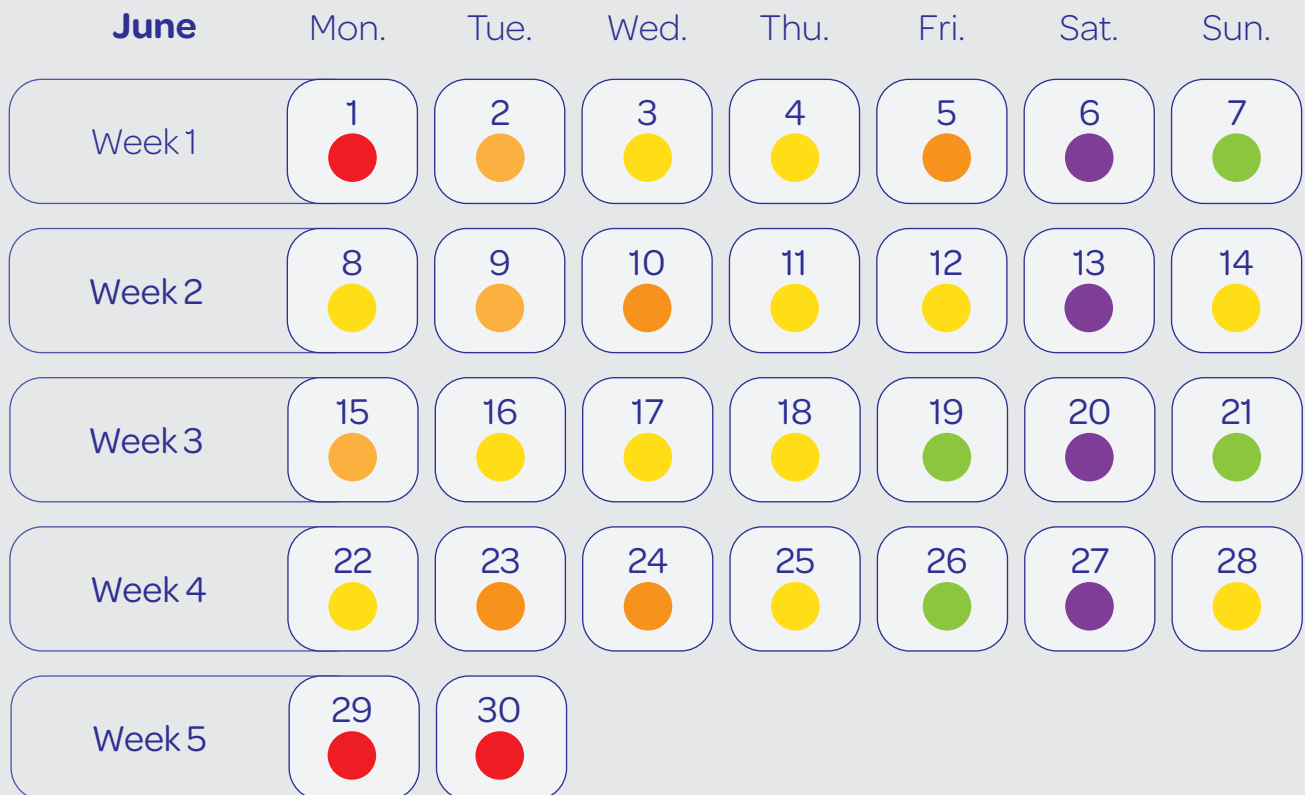

Expected passenger traffic levels

Please check the monthly calendar and plan your arrival at the airport accordingly.

Help make your journey through the airport smoother:
Prepare your liquids & remove electronic devices from your bag before security.

- low passenger volume
- moderate passenger volume
- high passenger volume
- very high passenger volume
- peak passenger volume